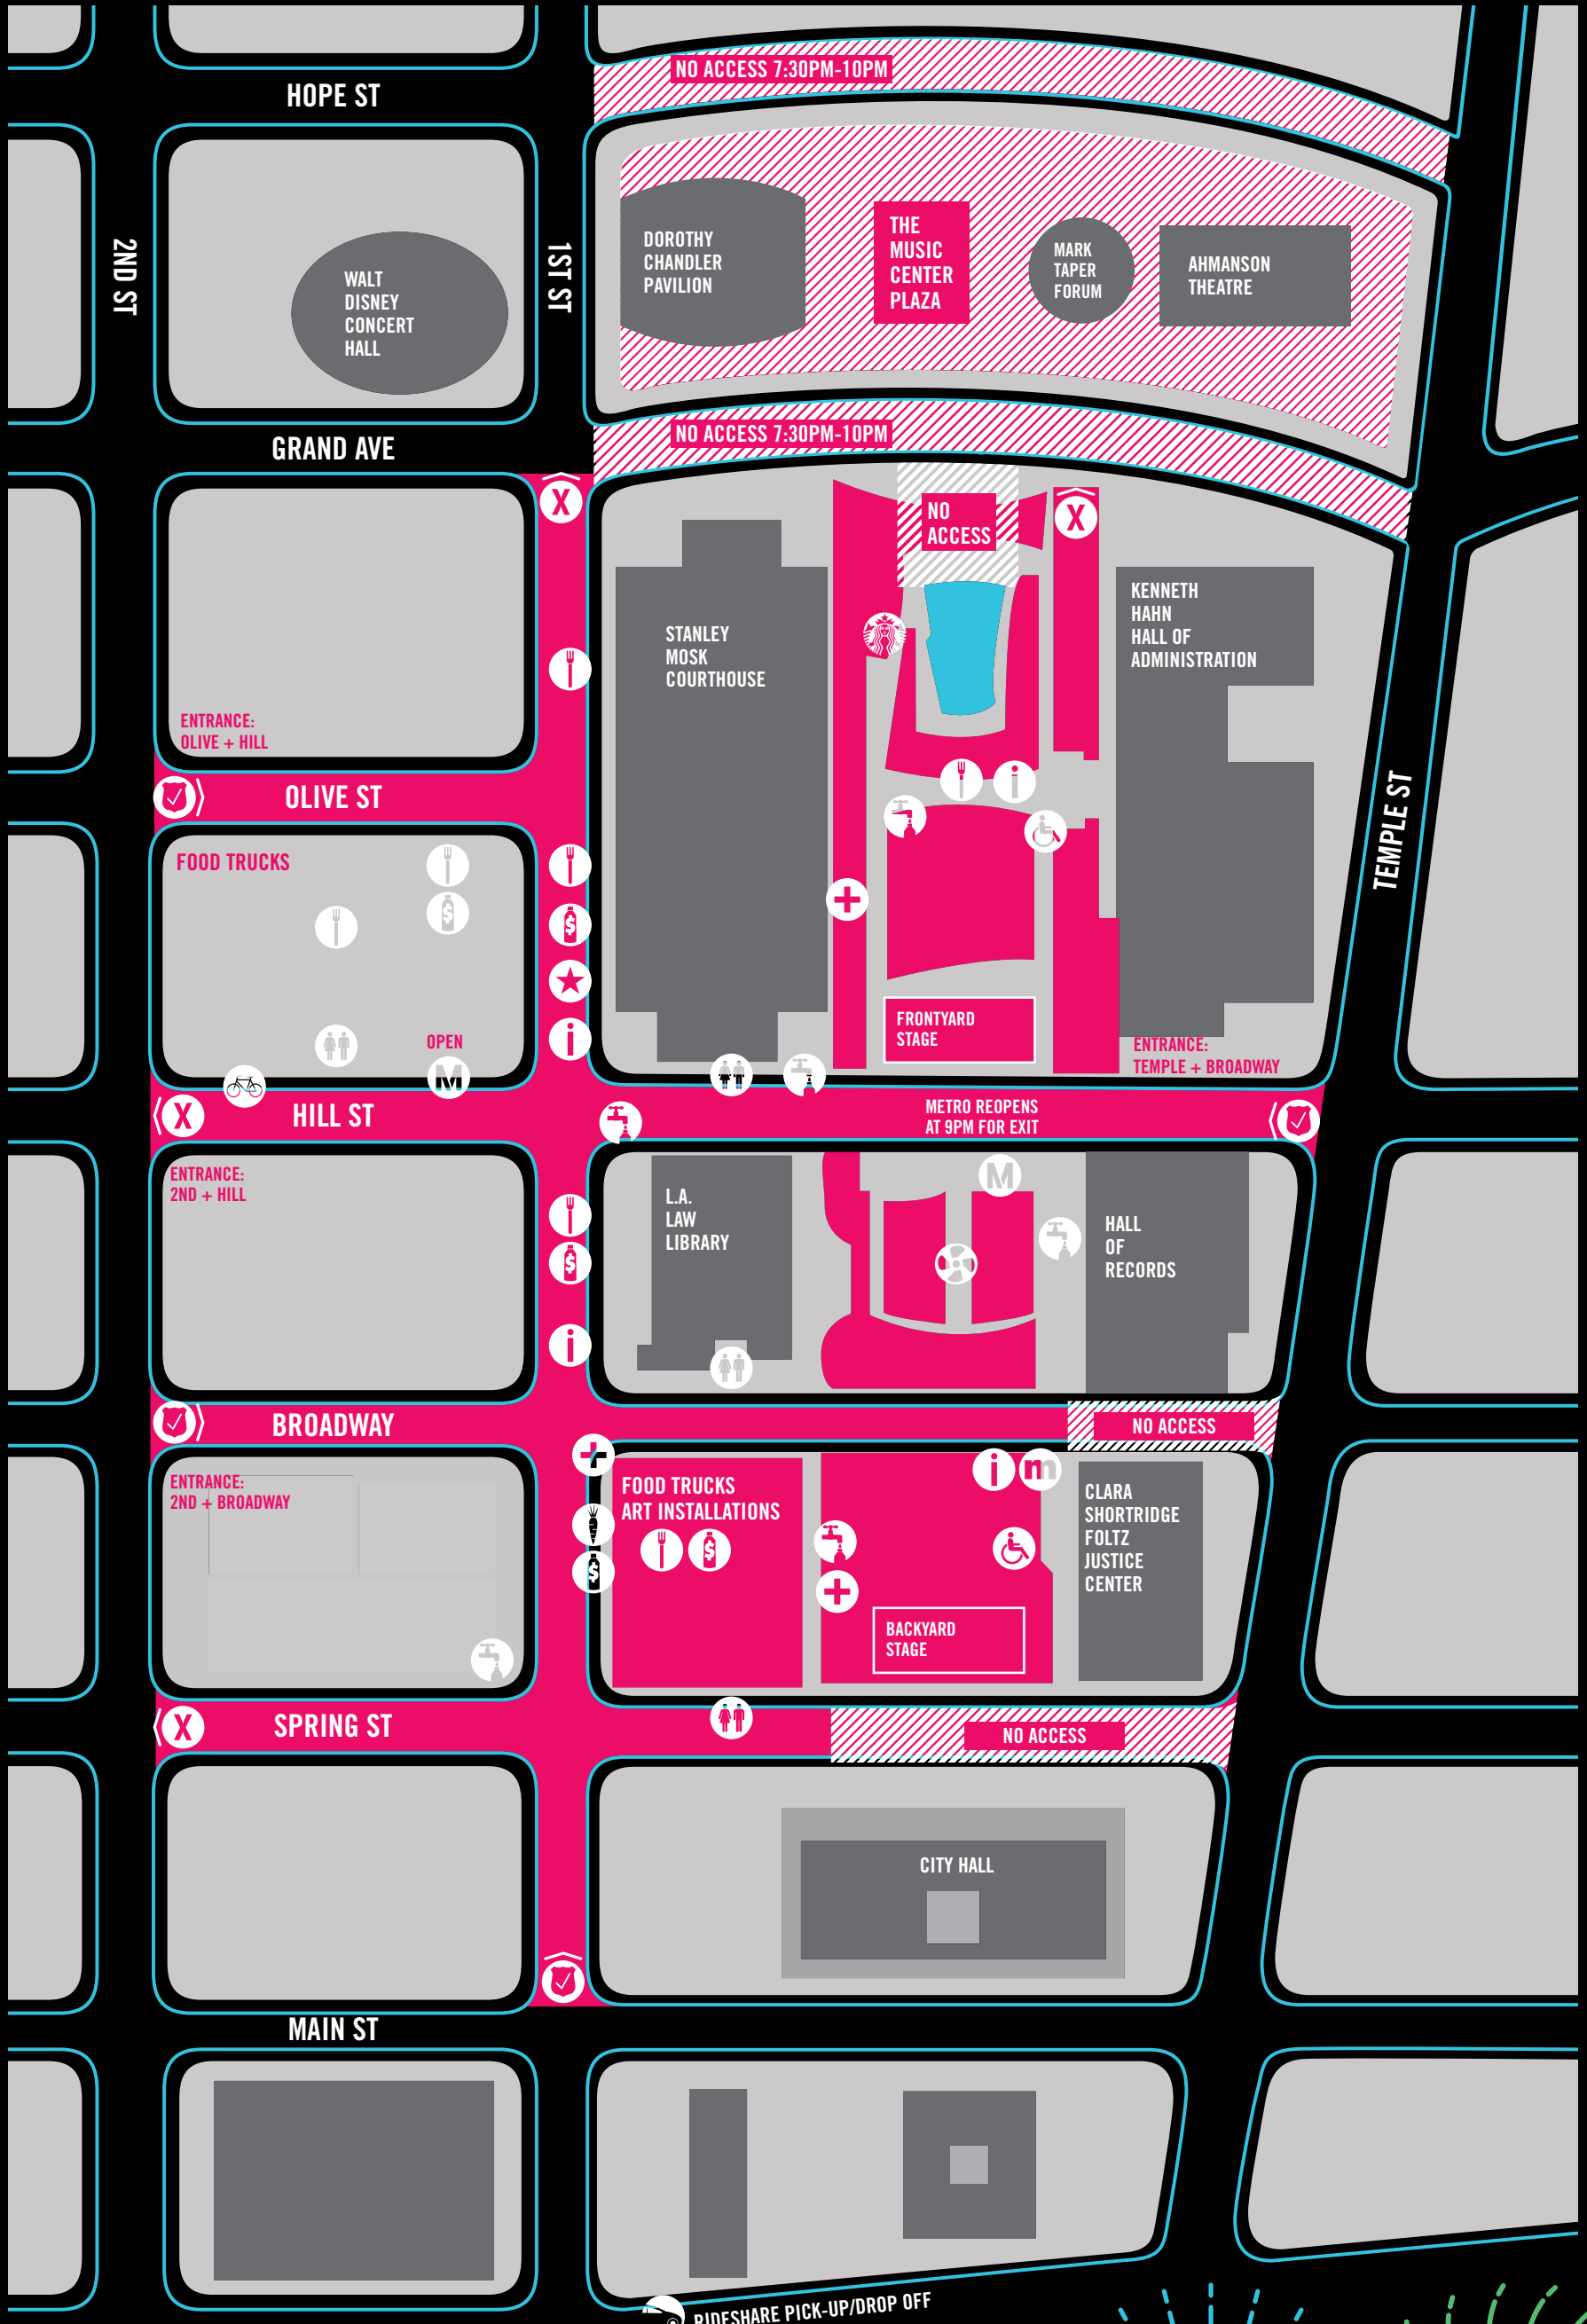

EVENT ENTRANCE

VEGGIE/VEGAN FOOD

MACY'S BOOTH

RIDESHARE PICK-UP

EXIT ONLY

WATER FOR PURCHASE

FIRST AID/
FAMILY REUNIFICATION

RESTROOMS

INFO

FREE WATER REFILL

BIKE PARKING

ADA AREA

FOOD

STARBUCKS

COOL DOWN

METRO PCS BOOTH

#go4thDTLA

#summeratgrandpark

grandparklosangeles | musiccenterla

@grandpark_la | @musiccenterla

RIDESHARE PICK-UP/DROP OFF